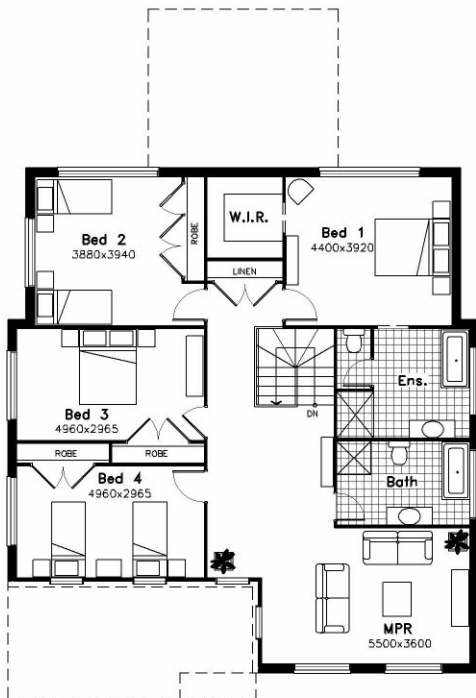

AREAS:

Ground Floor	131.80m ²
First Floor	146.57m ²
Garage	34.10m ²
Porch	1.44m ²
Total	313.91m²
	33.79 (sq)

Dimensions

Alfresco (opt)	21.08m ²
Balcony (opt)	8.01m ²
Width	12.46m
Depth	18.28m

THE BROOKFIELD

GROUND FLOOR

THE BROOKFIELD

FIRST FLOOR